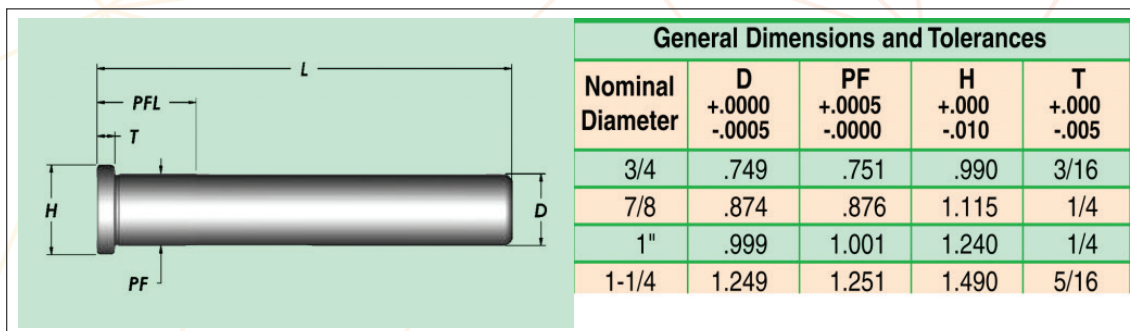

## 750" - 1.25" DIAMETER STRAIGHT LEADER PINS

LENGTH	D=3/4"		D=7/8"		D=1"		D=1-1/4"		LENGTH
	PFL	P/N	PFL	P/N	PFL	P/N	PFL	P/N	
1-3/4	7/8	SLP0750L01750	7/8	SLP0875L01750	7/8	SLP1000L01750			1-3/4
2-1/4	7/8	SLP0750L02250	7/8	SLP0875L02250	7/8	SLP1000L02250			2-1/4
2-3/4	7/8	SLP0750L02750	7/8	SLP0875L02750	7/8	SLP1000L02750	7/8	SLP1250L02750	2-3/4
3-1/4	7/8	SLP075003250	7/8	SLP0875L03250	7/8	SLP1000L03250	7/8	SLP1250L03250	3-1/4
3-3/4	7/8	SLP0750L03750	7/8	SLP0875L03750	7/8	SLP1000L03750	7/8	SLP1250L03750	3-3/4
4-1/4	1-3/8	SLP0750L04250	1-3/8	SLP0875L04250	1-3/8	SLP1000L04250	7/8	SLP1250L04250	4-1/4
4-3/4	1-3/8	SLP0750L04750	1-3/8	SLP0875L04750	1-3/8	SLP1000L04750	1-3/8	SLP1250L04750	4-3/4
5-1/4	1-3/8	SLP0750L05250	1-3/8	SLP0875L05250	1-3/8	SLP1000L0525	1-3/8	SLP1250L05250	5-1/4
5-3/4	1-7/8	SLP0750L05750	1-3/8	SLP0875L05750	1-3/8	SLP1000L05750	1-3/8	SLP1250L05750	5-3/4
6-1/4	1-7/8	SLP0750L06250	1-7/8	SLP0875L06250	1-3/8	SLP1000L06250	1-3/8	SLP1250L06250	6-1/4
6-3/4	1-7/8	SLP0750L06750	1-7/8	SLP0875L06750	1-7/8	SLP1000L06750	1-7/8	SLP1250L06750	6-3/4
7-1/4	1-7/8	SLP0750L07250	1-7/8	SLP0875L07250	1-7/8	SLP1000L07250	1-7/8	SLP1250L07250	7-1/4
7-3/4	1-7/8	SLP0750L07750	1-7/8	SLP0875L07750	1-7/8	SLP1000L07750	1-7/8	SLP1250L07750	7-3/4
8-1/4			1-7/8	SLP0875L08250	1-7/8	SLP1000L08250	1-7/8	SLP1250L08250	8-1/4
8-3/4			1-7/8	SLP0875L08750	1-7/8	SLP1000L08750	1-7/8	SLP1250L08750	8-3/4
9-1/4	1-7/8	SLP0750L09250			1-7/8	SLP1000L08750	1-7/8	SLP1250L09250	9-1/4
9-3/4					1-7/8	SLP1000L09750	1-7/8	SLP1250L09750	9-3/4
10-1/4					1-7/8	SLP1000L10250	1-7/8	SLP1250L10250	10-1/4
10-3/4			1-7/8	SLP0875L10750	1-7/8	SLP1000L10750	1-7/8	SLP1250L10750	10-3/4
11-1/4					1-7/8	SLP1000L11250	1-7/8	SLP1250L11250	11-1/4
11-3/4					1-7/8	SLP1000L11250	1-7/8	SLP1250L11750	11-3/4
12-1/4			1-7/8	SLP0875L12250	1-7/8	SLP1000L12250	1-7/8	SLP1250L12250	12-1/4
12-3/4							1-7/8	SLP1250L12750	12-3/4
13-3/4							1-7/8	SLP1250L13750	13-3/4
14-3/4							1-7/8	SLP1250L14750	14-3/4
15-3/4							1-7/8	SLP1250L15750	15-3/4
24					1-7/8	SLP1000L24000	1-7/8	SLP1250L24000	24