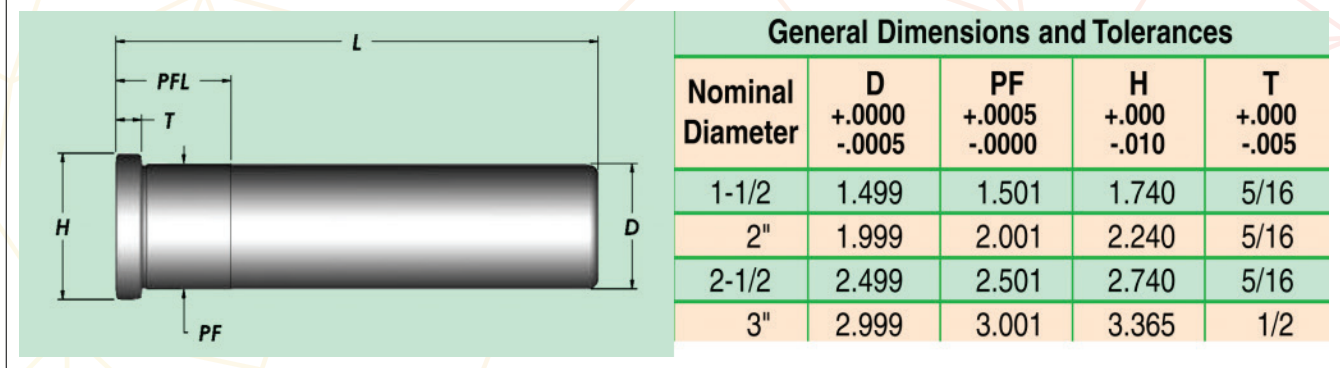

H-13 Components

1.5" - 3" DIAMETER STRAIGHT LEADER PINS

LENGTH	D=1-1/2"		D=2"		D=2-1/2"		D=3"		LENGTH
	PFL	P/N	PFL	P/N	PFL	P/N	PFL	P/N	
3-3/4	1-3/8	SLP1500L03750							3-3/4
4-1/4	1-3/8	SLP1500L04250							4-1/4
4-3/4	1-3/8	SLP1500L04750							4-3/4
5-1/4	1-3/8	SLP1500L05250							5-1/4
5-3/4	1-3/8	SLP1500L05750	1-7/8	SLP2000L05750	2-3/8	SLP2500L05750			5-3/4
6-1/4	1-3/8	SLP1500L06250							6-1/4
6-3/4	1-3/8	SLP1500L06750	1-7/8	SLP2000L06750	2-3/8	SLP2500L06750			6-3/4
7-1/4									7-1/4
7-3/4	1-7/8	SLP1500L07750	1-7/8	SLP2000L07750	2-3/8	SLP2500L07750			7-3/4
8-1/4									8-1/4
8-3/4	1-7/8	SLP1500L08750	1-7/8	SLP2000L08750	2-3/8	SLP2500L08750			8-3/4
9-1/4									9-1/4
9-3/4	1-7/8	SLP1500L09750	1-7/8	SLP2000L09750	2-3/8	SLP2500L09750			9-3/4
10-1/4									10-1/4
10-3/4	1-7/8	SLP1500L10750	1-7/8	SLP2000L10750	2-3/8	SLP2500L10750			10-3/4
11-1/4									11-1/4
11-3/4	1-7/8	SLP1500L11750	1-7/8	SLP2000L11750	2-3/8	SLP2500L11750			11-3/4
12-1/4									12-1/4
12-3/4	1-7/8	SLP1500L12750	1-7/8	SLP2000L12750	2-3/8	SLP2500L12750	2-7/8	SLP3000L12750	12-3/4
13-3/4	1-7/8	SLP1500L13750	1-7/8	SLP2000L13750	2-3/8	SLP2500L13750			13-3/4
14-3/4	1-7/8	SLP1500L14750	1-7/8	SLP2000L14750	2-3/8	SLP2500L14750	2-7/8	SLP3000L14750	14-3/4
15-3/4	1-7/8	SLP1500L15750	1-7/8	SLP2000L15750	2-3/8	SLP2500L15750			15-3/4
16-3/4			2-3/8	SLP2000L16750	2-3/8	SLP2500L16750	2-7/8	SLP3000L16750	16-3/4
18-3/4			2-3/8	SLP2000L18750	2-3/8	SLP2500L18750	2-7/8	SLP3000L18750	18-3/4
36	2-3/8	SLP1500L36000	2-3/8	SLP2000L36000	2-3/8	SLP2500L36000	2-7/8	SLP3000L36000	36